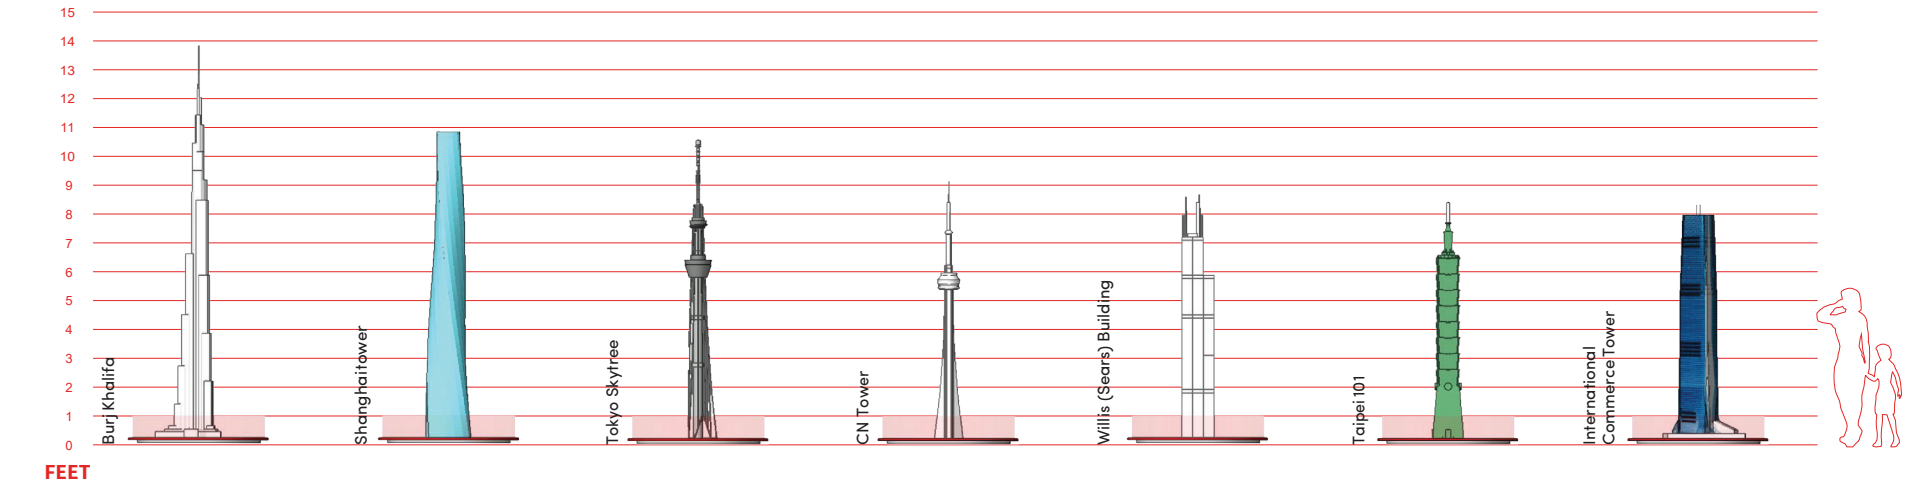

TOWERS

Overview