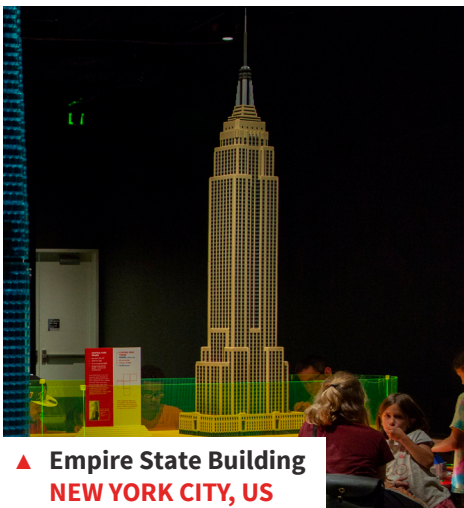

▲ Bank of America Plaza
ATLANTA, US

▲ Empire State Building
NEW YORK CITY, US