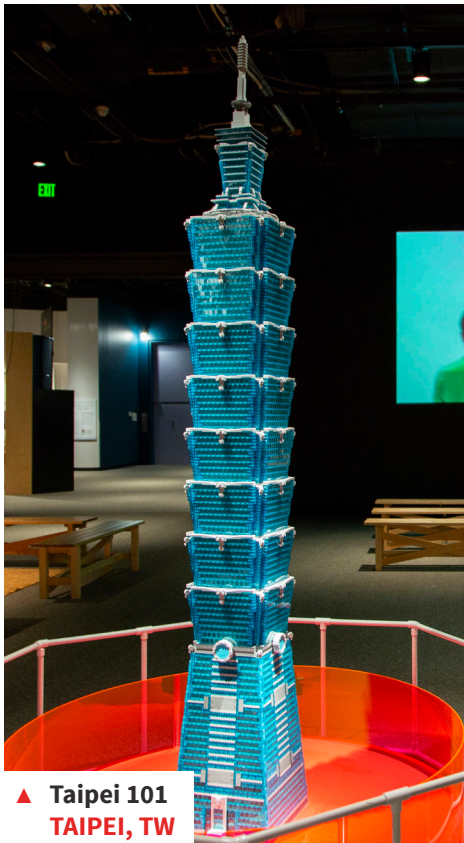

Visitors will be inspired to create their own 'towers of tomorrow' with over 200,000 loose LEGO® bricks available in hands-on construction areas. Young and old will be limited only by their imagination as they add their creations to a steadily rising futuristic LEGO® metropolis inside the exhibition.

▲ Bank of America Plaza
ATLANTA, US

▲ Chrysler Building
NEW YORK CITY, US

▲ Wilshire Grand Center
LOS ANGELES, US

TOWERS, CONTINUED

TOWERS, CONTINUED

With twenty 1:200 scale models of some of the world's most architecturally significant and iconic towers built out of LEGO bricks on display, visitors have the opportunity to see just how far they could take their LEGO building experience. Built by Ryan McNaught, one of only 14 certified Lego professionals in the world. Ryan has used his craftsmanship to create beautiful, elegant and incredibly detailed models of these world-famous towers.

ADDITIONAL COMPONENTS

Along with getting to see these incredible models, visitors also get the opportunity to use thousands of Lego bricks, doors, windows and other building pieces supplied with the exhibit to start building their own inspired and crazy tower creations.