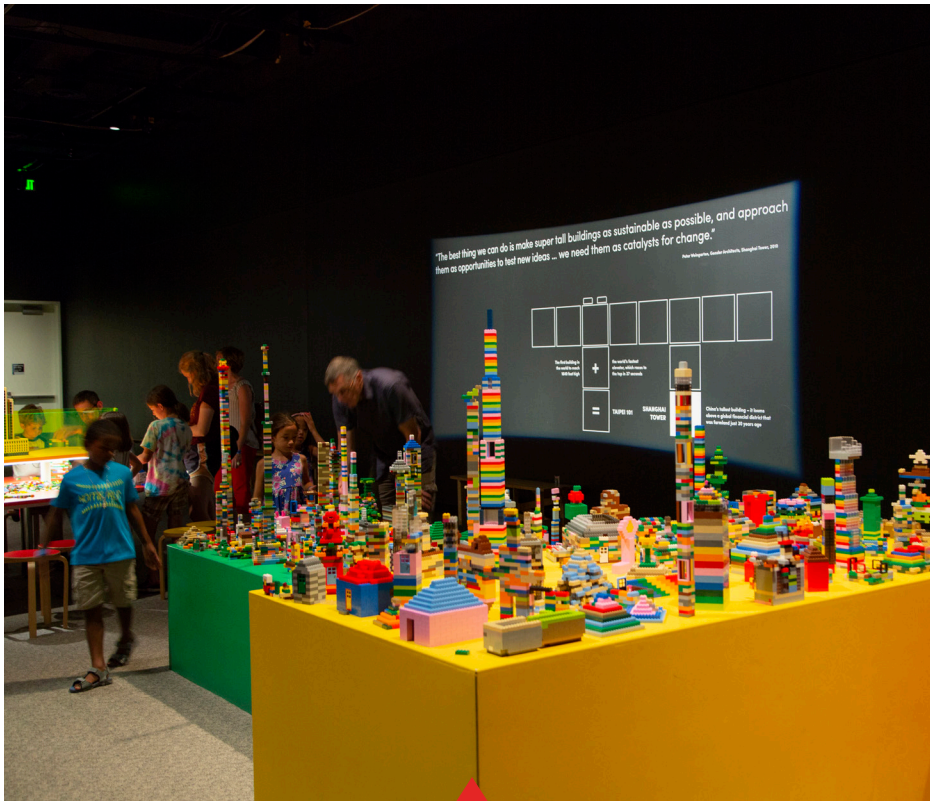

Visitors will be inspired to create their own 'towers of tomorrow' with over 200,000 loose LEGO® bricks available in hands-on construction areas. Young and old will be limited only by their imagination as they add their creations to a steadily rising futuristic LEGO® metropolis inside the exhibition.

▲ Bank of America Plaza
ATLANTA, US

▲ Chrysler Building
NEW YORK CITY, US

▲ Wilshire Grand Center
LOS ANGELES, US

TOWERS, CONTINUED

TOWERS, CONTINUED

With twenty 1:200 scale models of some of the world's most architecturally significant and iconic towers built out of LEGO bricks on display, visitors have the opportunity to see just how far they could take their LEGO building experience. Built by Ryan McNaught, one of only 14 certified Lego professionals in the world. Ryan has used his craftsmanship to create beautiful, elegant and incredibly detailed models of these world-famous towers.

ADDITIONAL COMPONENTS

Along with getting to see these incredible models, visitors also get the opportunity to use thousands of Lego bricks, doors, windows and other building pieces supplied with the exhibit to start building their own inspired and crazy tower creations.