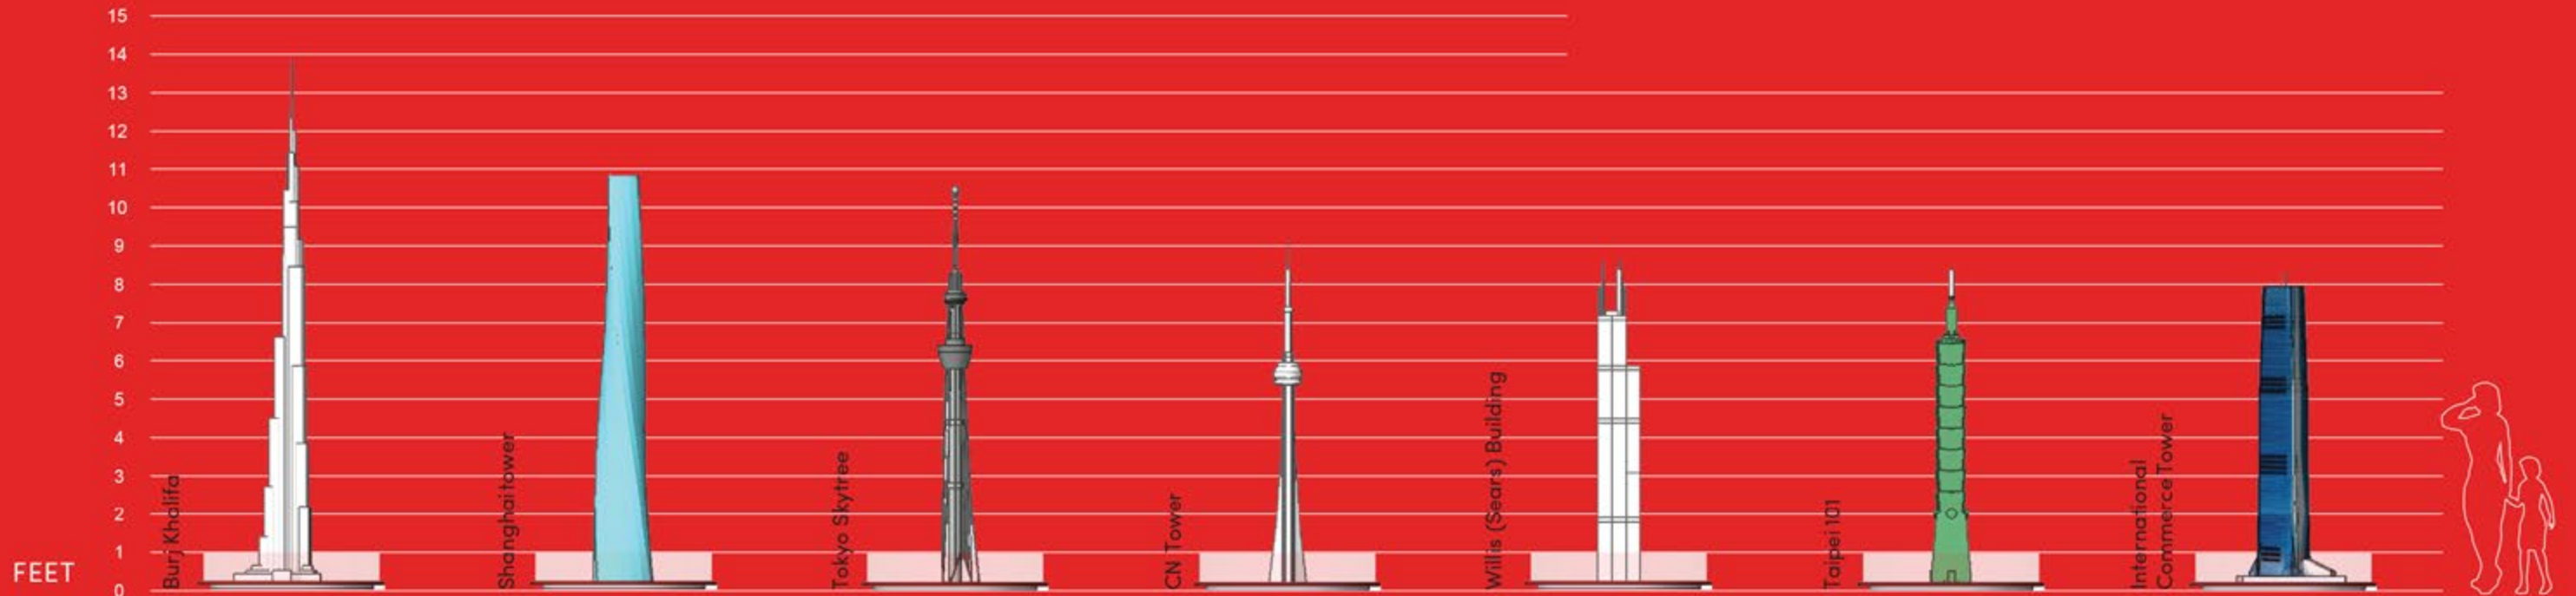

TOWERS OF TOMORROW WITH LEGO® BRICKS

FLYING FISH

MH

Museums of History NSW

TOWERS
OF TOMORROW

WITH
LEGO®
BRICKS

TOWERS

INCLUDE

**AN INSPIRATIONAL HANDS-ON
EXHIBITION THAT COMBINES
ARCHITECTURE AND DESIGN IN
A LIVELY, CREATIVE SPACE.**

Towers of Tomorrow with LEGO® Bricks features some of the world's most dazzling and innovative skyscrapers with the world's most popular building brick.

This extraordinary exhibition brings the world's most iconic skyscrapers from North America, Asia, and Australia to life in stunning architectural detail—exclusively constructed using LEGO® bricks. These incredible structures, meticulously crafted with over half a million LEGO bricks, represent thousands of hours of skilled artistry by expert LEGO builders.

One (1) 53 ft. truck

Production Time:

Three (3) days for installation;
Two (2) for deinstallation

Languages:

American English

BOOKING

+1.651.207.8877

info@flyingfishexhibits.com